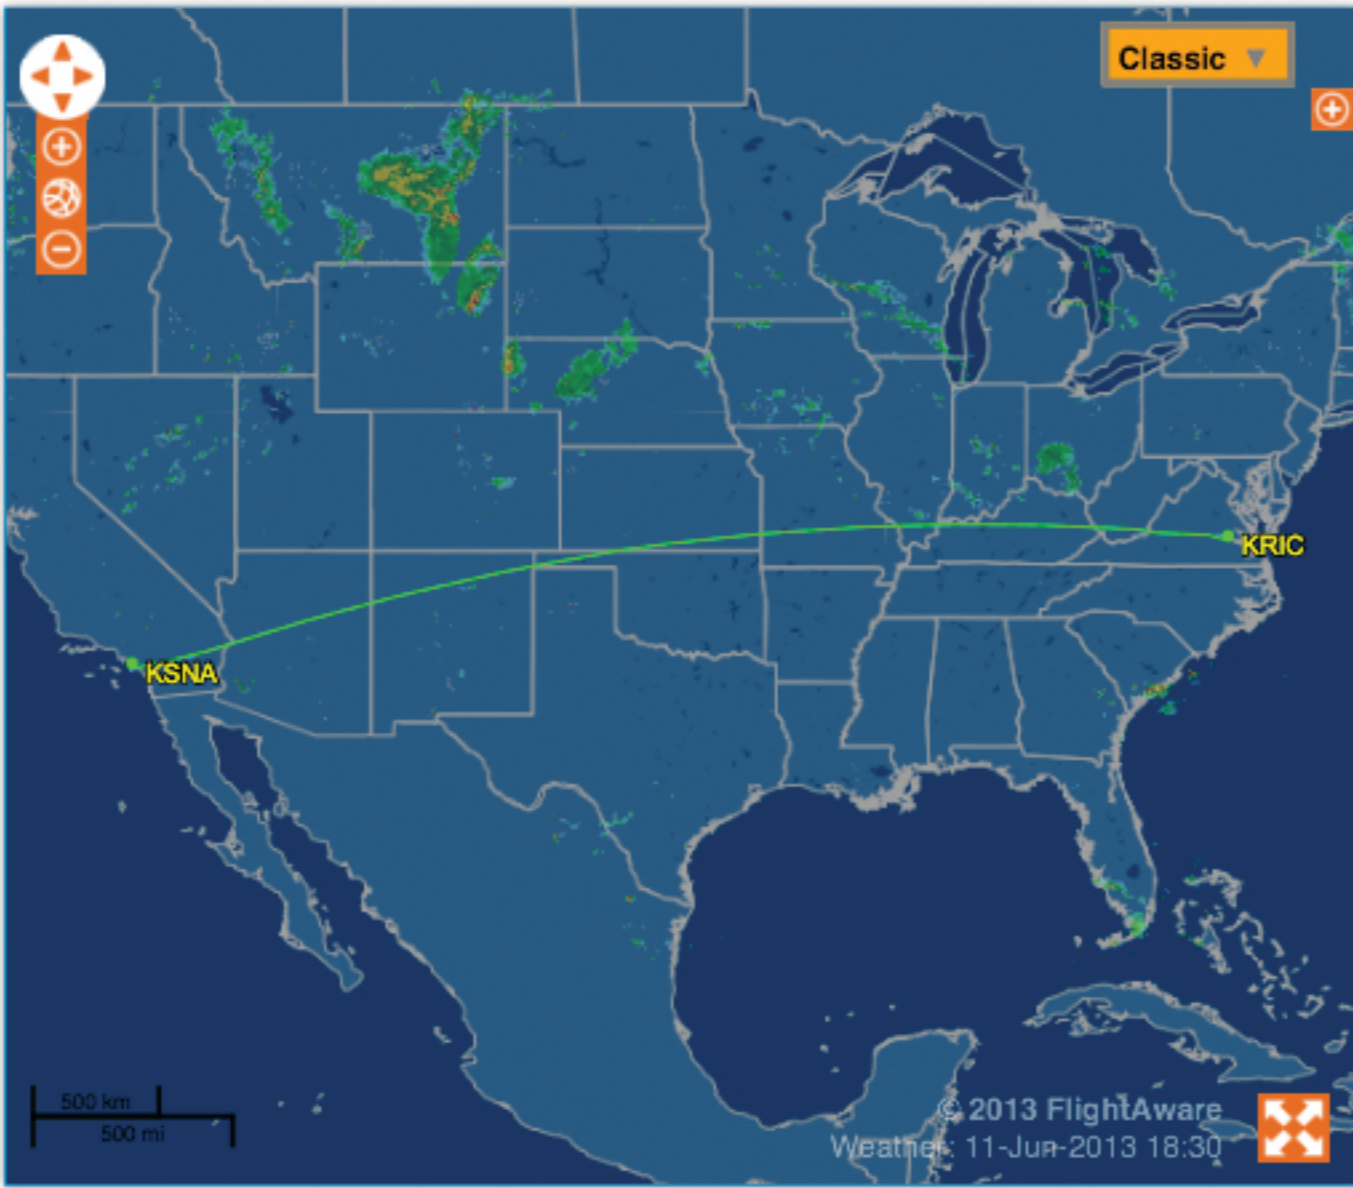

- Live Flight Tracking
- Pilot Resources
- Aviation Photos
- Squawks & Headlines
- Discussions
- Commercial Services
- About FlightAware
- Contact

Live Flight Tracker → N722NK → 11-Jun-2013 → KSNA - KRIC

**N722NK \*** [- MyFA](#)  
 (Track inbound flight)  
 PEOPLE'S CHOICE CONSULTING LLC · LAGUNA BEACH CA  
[\(registration\)](#)

John Wayne Arpt (KSNA - info) Santa Ana, CA  
 Richmond Intl (KRIC - info) Richmond, VA

**15:46 PDT** Scheduled: 15:30 PDT  
**23:38 EDT** Scheduled: 23:21 EDT

[Other flights between these airports](#)

Duration: 4 hours 52 minutes  
**Tuesday, June 11, 2013**

Status	Landed over 22 hours ago ( <a href="#">track log &amp; graph</a> )
Blocked	Flight data access agreement with STA Jets
Aircraft	Beechcraft Beechjet (twin-jet) ( <a href="#">BE40/Q - photos</a> )
Speed	Filed: 426 kts ( <a href="#">graph</a> )
Altitude	Filed: 43,000 feet ( <a href="#">graph</a> )
Distance	Direct: 1,980 nm Planned: 2,010 nm Flown: 2,016 nm
Route	MUSEL6 TRM MOL J24 FAK ( <a href="#">Decode</a> )

**AIRPORT TRACKER/INFO**

Airport Code   
 -or-  
 Airport City   
[VIEW ACTIVITY](#)

**SHOW OFF YOUR TAKE OFF,**  
*with FlightAware's photo gallery.*

FlightAware  
**Say cheese!**